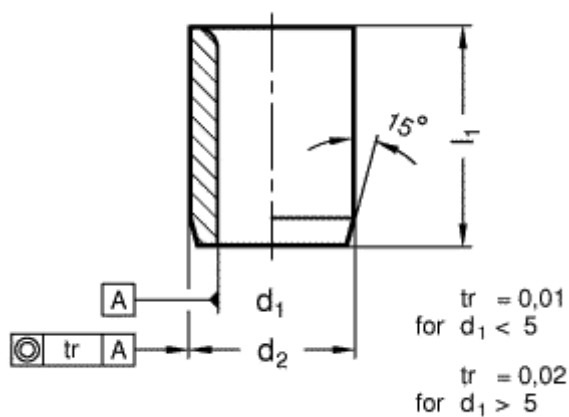

Article number: 201135069

Description: E+G Guide bush DIN 179-B12,5-16-A
(M14) without collar

Measures

$d_1 = 12,5$

$d_2 = 22$

$l_1 = 16$